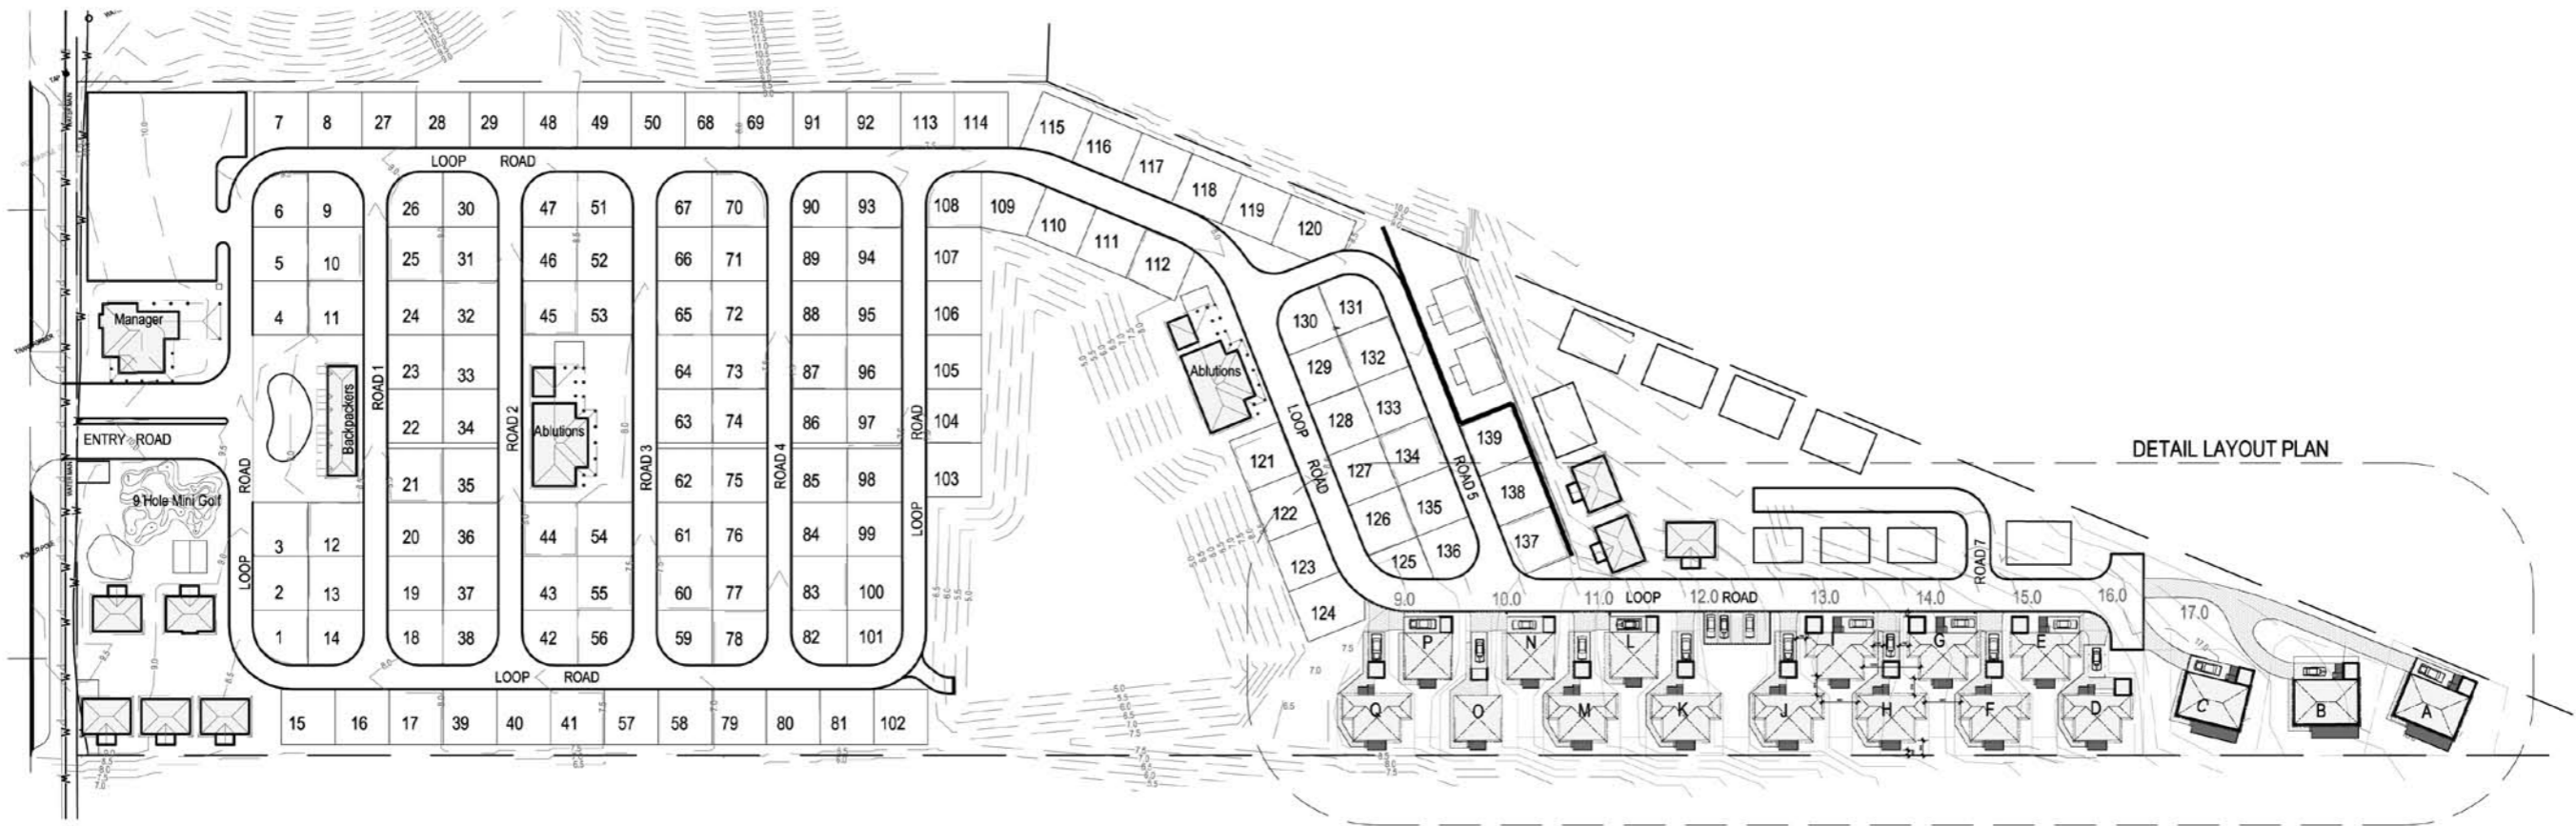

Razoreye GDE4538

**Ledge Point**  
CARAVAN PARK

---

## Site Plan

---

OVERALL SITE PLAN

DETAIL LAYOUT PLAN

PARK HOME DETAIL PLAN